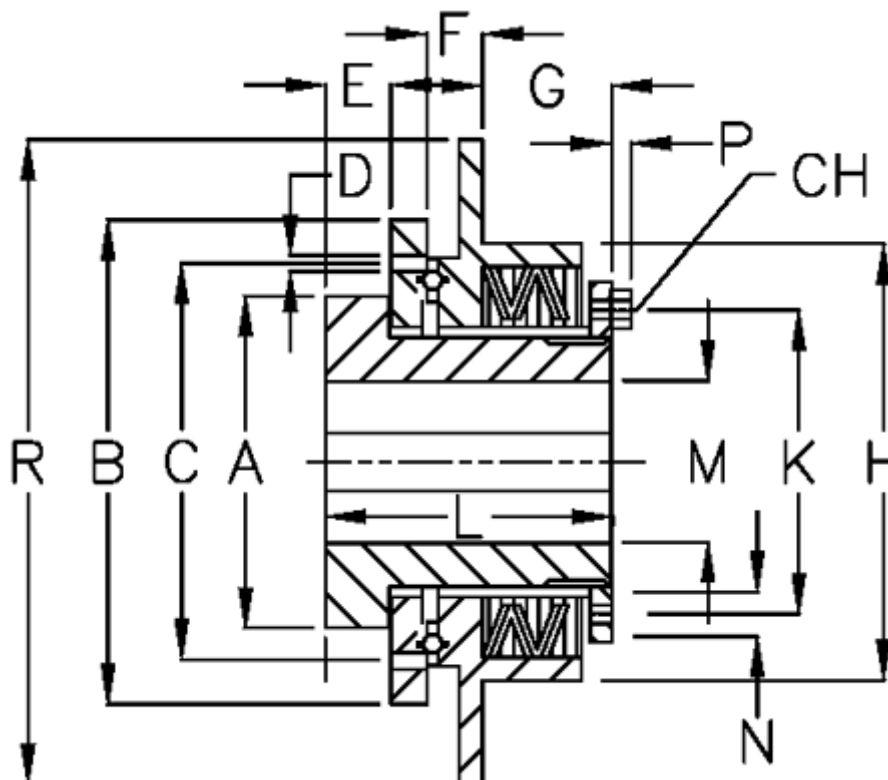

# Data Sheet

Article number: 46963512

Description: Synchron mini E 35 M

## Measures

A	= 64	F	= 7.0	P	= 4.0
B	= 90	G	= 29.0	R	= 120
C	= 80	H	= 88		
CH	= 10	K	= 70		
D	= 6xM6	L	= 65		
Disc spring mounting	= 3x1M	M max	= 35		
Disc spring version	= M - medium	M min	= 14		
E	= 17.0	N	= $\varnothing 4$		